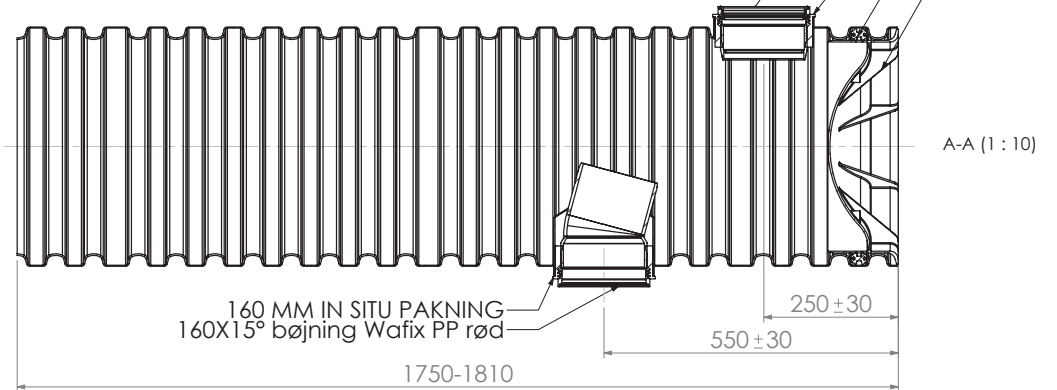

KORR. MULTIRØR Ø425 1750MM U/BUND

425MM BUND (KORR. BRØND) T/HDL  
 425 MM TÆTNINGSRING F/KORR. RØR  
 160 MM IN SITU PAKNING  
 160MM RØD WAFIX PP SVEJSEMUFFE

160 MM IN SITU PAKNING  
 160X15° bøjning Wafix PP rød

1750-1810

550±30

250±30

A-A (1 : 10)

Symb.	Sign.	 NORDISK WAVIN A/S DK - 8450 Hammel Tel.No. +45 86 96 20 00		Uden tolerancer iht. Without tolerances DS/ISO 2768-m 0-6 ± 0.1    120-400 ± 0.5 6-30 ± 0.2    400-1000 ± 0.8 30-120 ± 0.3    1000-2000 ± 1.2	Remarks:		
					Produktion Date 12/17/2019    Const. abj    Recp. <navn>		
Format	A3	Scale	1:1	Mat.	<MAT>	Title	
425 korr. 160mm Prøvetag.br. 1750mm							
Date	This Drawing is Wavin property according to the unfair competition act. The drawing and any adjoining information must not be made accessible to representatives of other companies or exploited in any other way.			Code No.	3060872	Drawing No.	P14422
Revision				Replacement for:			A.00
				Replacement for:			