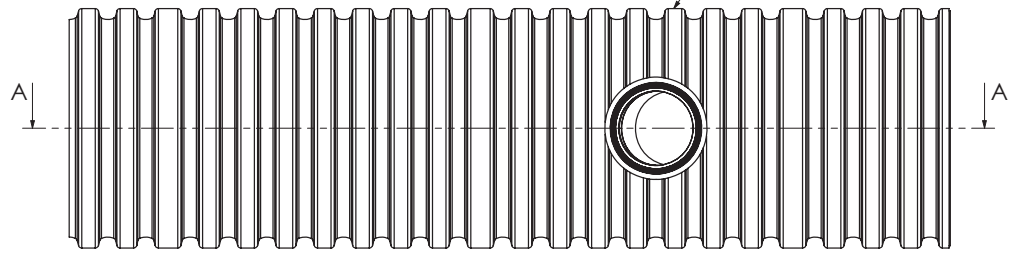

KORR. MULTIRØR Ø425 1750MM U/BUND

425MM BUND (KORR. BRØND) T/HDL  
 425 MM TÆTNINGSRING F/KORR. RØR  
 160 MM IN SITU PAKNING  
 160MM RØD WAFIX PP SVEJSEMUFFE

160 MM IN SITU PAKNING  
 160X15° bøjning Wafix PP rød

1750-1810

550±30

250±30

A-A (1 : 10)

Symb.	Sign.	 NORDISK WAVIN A/S DK - 8450 Hammel Tel.No. +45 86 96 20 00		Uden tolerancer iht. Without tolerances DS/ISO 2768-m 0-6 ± 0.1    120-400 ± 0.5 6-30 ± 0.2    400-1000 ± 0.8 30-120 ± 0.3    1000-2000 ± 1.2	Remarks:		
					Produktion Date 12/17/2019    Const. abj    Recp. <navn>		
Format	A3	Scale	1:1	Mat.	<MAT>	Title	
425 korr. 160mm Prøvetag.br. 1750mm							
Date	This Drawing is Wavin property according to the unfair competition act. The drawing and any adjoining information must not be made accessible to representatives of other companies or exploited in any other way.			Code No.	3060872	Drawing No.	P14422
Revision				Replacement for:			A.00
				Replacement for:			