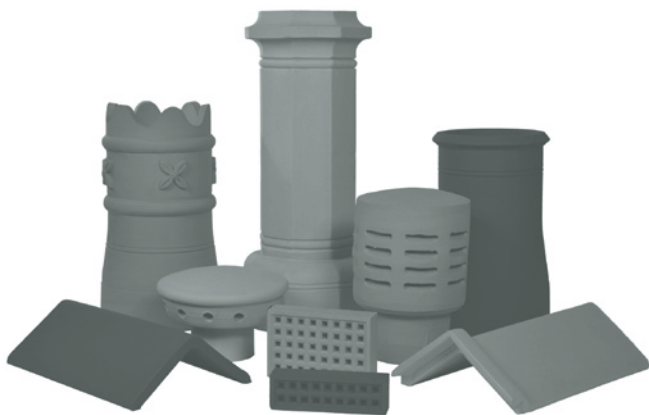

Hepworth Terracotta Website

For further product information and literature downloads visit:

www.hepworthterracotta.co.uk

Literature downloads include:

- Product Guide
- Datasheets
 - Ridge Tile Installation Guide
 - Standard Ridge Angle Calculator
 - Flue Liner Offset and Height Dimensions
 - Class A1 Flue Size Selector
 - Fireback Installation
 - Flue and Chimney Construction Guide
 - Chimney Notice Plate Data Sheet
 - Ventilation Terminal Selection
 - Airbrick Datasheet
 - Checklist Certificate for Hearths, Fireplaces, Flues and Chimneys
 - Declaration of Performance Certificates
 - Material Safety Datasheets
- Price List